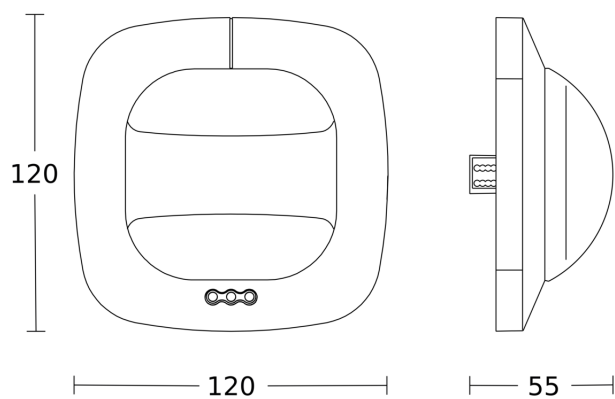

Presence detector - Professional Line

Dual HF

V3 KNX - in-ceiling installation
EAN 4007841 079505
Article number 079505

Dimension Drawing 1

Dimension Drawing 2